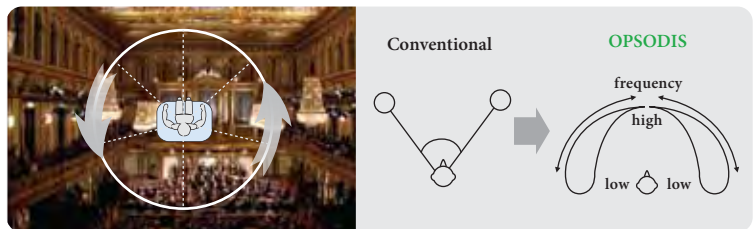

OPSODIS Surround Mode

- **3D Surround Mode**
  Enriches the sound reproduction quality of Stereo or 5.1ch audio input source with the aid of virtual 5.1ch 3D effect
- **3D Stereo Mode**
  Reproduces mode sound expansion through 2ch audio system with OPSODIS sound processing
- **Stereo Mode**
  Reproduces realistic sound through the front speaker. DTS/Dolby Digital multichannel sources are downmixed to stereo with the aid of digital sound processing.